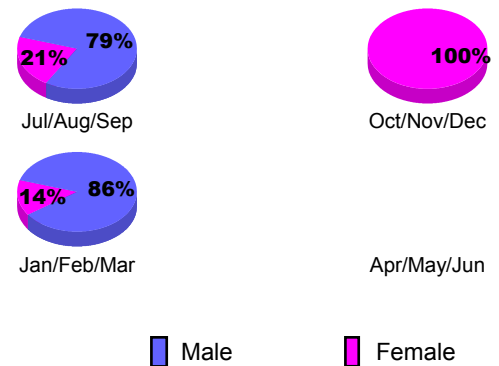

Club Results 2012-2013

Goal, New, Dropped, Gain/Loss

Membership Results 2012-2013

Goal, New, Dropped, Gain/Loss

YTD Status Quo Clubs 2012-2013

Status Quo Clubs Compared to Status Quo Members

Gender Comparison 2012-2013

Club Gain/Loss 2012-2013

Membership Gain/Loss 2012-2013