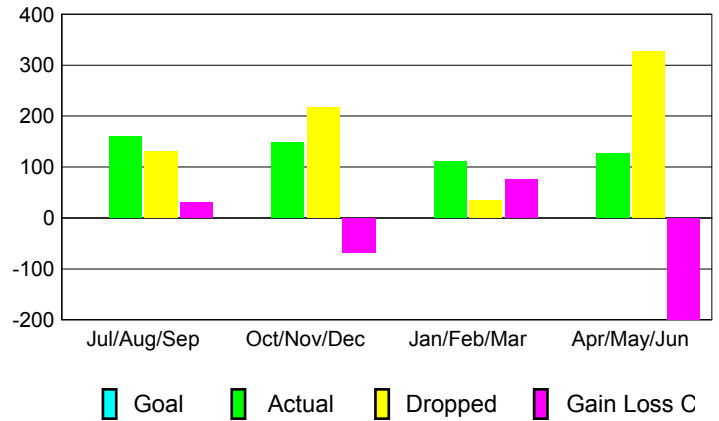

GMT: **SANGEETA JATIA**

Location: **INDIA**

GMT CA: **6**

CLUBS

Month	New Club Goal	Actual New Clubs	Actual Dropped Clubs	Gain/Loss of Clubs
2012-2013				
Jul/Aug/Sep	0	2	1	1
Oct/Nov/Dec	0	0	6	-6
Jan/Feb/Mar	0	1	-2	3
Apr/May/June	0	1	4	-3
Totals	0	4	9	-5

MEMBERSHIP

Month	Net Memb Goal	Actual New Memb	Actual Dropped Memb	Gain/Loss of Memb
2012-2013				
Jul/Aug/Sep	0	161	131	30
Oct/Nov/Dec	0	149	216	-67
Jan/Feb/Mar	0	110	34	76
Apr/May/June	0	127	326	-199
Totals	0	547	707	-160

Club Results 2012-2013

Goal, New, Dropped, Gain/Loss

Membership Results 2012-2013

Goal, New, Dropped, Gain/Loss

YTD Status Quo Clubs 2012-2013

Status Quo Clubs Compared to Status Quo Members

Gender Comparison 2012-2013