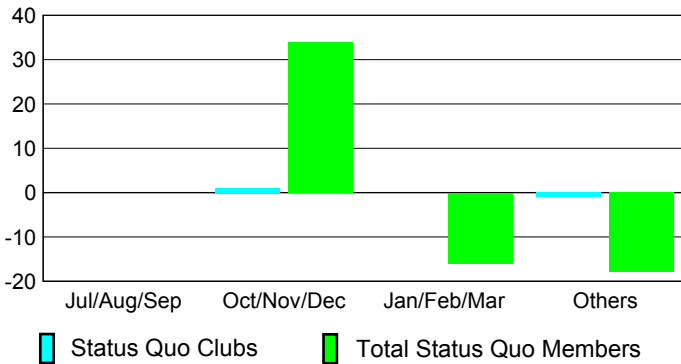

MEMBERSHIP

Month	Net Memb Goal	Actual New Memb	Actual Dropped Memb	Gain/Loss of Memb
2012-2013				
Jul/Aug/Sep	0	161	131	30
Oct/Nov/Dec	0	149	216	-67
Jan/Feb/Mar	0	110	34	76
Apr/May/June	0	127	326	-199
Totals	0	547	707	-160

Club Results 2012-2013

Goal, New, Dropped, Gain/Loss

Membership Results 2012-2013

Goal, New, Dropped, Gain/Loss

YTD Status Quo Clubs 2012-2013

Status Quo Clubs Compared to Status Quo Members

Gender Comparison 2012-2013

Club Gain/Loss 2012-2013

Membership Gain/Loss 2012-2013