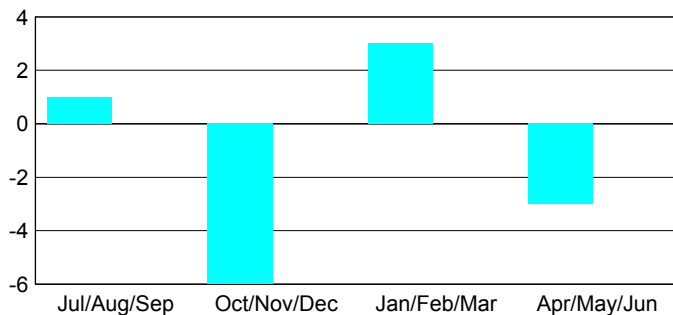

MEMBERSHIP

Month	Net Memb Goal	Actual New Memb	Actual Dropped Memb	Gain/Loss of Memb
2012-2013				
Jul/Aug/Sep	0	161	131	30
Oct/Nov/Dec	0	149	216	-67
Jan/Feb/Mar	0	110	34	76
Apr/May/June	0	127	326	-199
Totals	0	547	707	-160

Club Results 2012-2013

Goal, New, Dropped, Gain/Loss

Membership Results 2012-2013

Goal, New, Dropped, Gain/Loss

YTD Status Quo Clubs 2012-2013

Status Quo Clubs Compared to Status Quo Members

Gender Comparison 2012-2013

Club Gain/Loss 2012-2013

Membership Gain/Loss 2012-2013