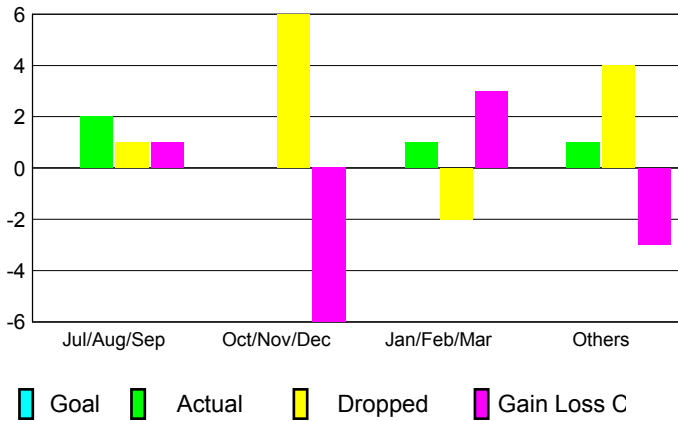

GMT: **SANGEETA JATIA**

Location: **INDIA**

GMT CA: **6**

CLUBS

Month	New Club Goal	Actual New Clubs	Actual Dropped Clubs	Gain/Loss of Clubs
2012-2013				
Jul/Aug/Sep	0	2	1	1
Oct/Nov/Dec	0	0	6	-6
Jan/Feb/Mar	0	1	-2	3
Apr/May/June	0	1	4	-3
Totals	0	4	9	-5

MEMBERSHIP

Month	Net Memb Goal	Actual New Memb	Actual Dropped Memb	Gain/Loss of Memb
2012-2013				
Jul/Aug/Sep	0	161	131	30
Oct/Nov/Dec	0	149	216	-67
Jan/Feb/Mar	0	110	34	76
Apr/May/June	0	127	326	-199
Totals	0	547	707	-160

Club Results 2012-2013

Goal, New, Dropped, Gain/Loss

Membership Results 2012-2013

Goal, New, Dropped, Gain/Loss

YTD Status Quo Clubs 2012-2013

Status Quo Clubs Compared to Status Quo Members

Gender Comparison 2012-2013